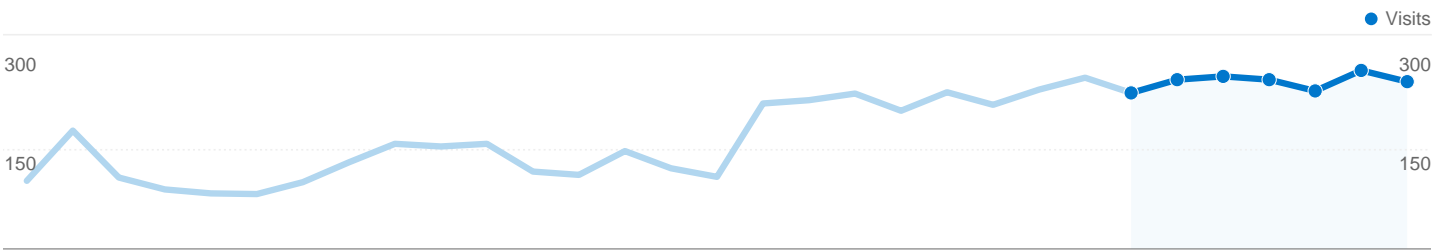

Keywords

Comparing to: Site

Search sent 1,771 total visits via 1,627 keywords

Site Usage

| Visits | Pages/Visit | Avg. Time on Site | % New Visits | Bounce Rate | |
|--|---|---|--|--|-------------|
| 1,771 % of Site Total: 76.04% | 2.65 Site Avg: 2.72 (-2.34%) | 00:02:29 Site Avg: 00:02:44 (-8.85%) | 86.50% Site Avg: 83.94% (3.05%) | 56.69% Site Avg: 56.25% (0.79%) | |
| Keyword | Visits | Pages/Visit | Avg. Time on Site | % New Visits | Bounce Rate |
| spring training 2008 florida | 24 | 3.92 | 00:18:53 | 4.17% | 25.00% |
| fine dining in stuart florida | 13 | 3.00 | 00:10:40 | 0.00% | 38.46% |
| what is the future for hutchinson island, florida | 10 | 3.60 | 00:28:12 | 0.00% | 30.00% |
| hutchinson island | 7 | 5.14 | 00:05:29 | 85.71% | 28.57% |
| java charlies | 5 | 1.80 | 00:00:46 | 100.00% | 40.00% |
| vista del lago apartments, stuart, fl | 5 | 4.00 | 00:01:14 | 20.00% | 20.00% |
| kingswood stuart florida | 4 | 1.00 | 00:00:00 | 50.00% | 100.00% |
| sand pebble hutchinson island | 4 | 1.00 | 00:00:00 | 100.00% | 100.00% |
| vista royale in vero beach florida | 4 | 7.25 | 00:05:41 | 50.00% | 0.00% |
| vista royale vero beach | 4 | 1.00 | 00:06:37 | 100.00% | 75.00% |
| apartments or condos for rent in vero beach, fl | 3 | 19.33 | 00:15:19 | 33.33% | 33.33% |
| bathtub beach florida | 3 | 1.33 | 00:00:04 | 100.00% | 66.67% |
| condos in port saint lucie green acres | 3 | 2.33 | 00:00:23 | 0.00% | 0.00% |
| east lake village in port st. lucie | 3 | 1.67 | 00:00:28 | 0.00% | 33.33% |
| family friendly hotels on hutchinson island florida | 3 | 5.00 | 00:03:34 | 33.33% | 0.00% |
| florida port st. lucie homes for sale owner financing pool | 3 | 2.33 | 00:00:44 | 66.67% | 66.67% |
| hutchinson island florida restaurants | 3 | 5.00 | 00:02:13 | 100.00% | 33.33% |
| jans place hutchinson island | 3 | 1.33 | 00:00:10 | 33.33% | 66.67% |
| kingswood condos stuart florida | 3 | 5.00 | 00:03:41 | 66.67% | 0.00% |
| laguna apartments vero beach | 3 | 1.33 | 00:00:15 | 100.00% | 66.67% |